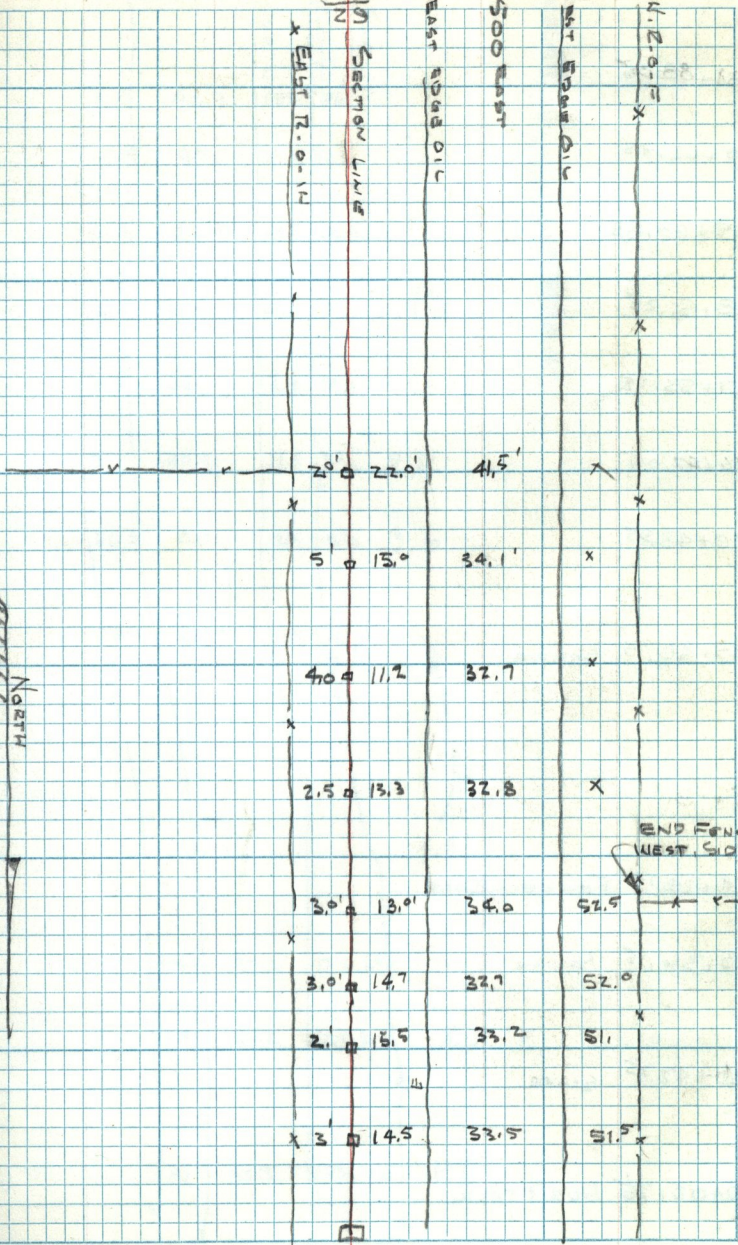

N. E. 0-5

N. EAST ROAD OIL

3500 EAST

EAST ROAD OIL

N
N
SECTION LINE

x EAST 12.0-14

NORTH

END FENCE WEST SIDE

20' 22.0'

41.5'

5' 13.0'

34.1'

40' 11.2'

32.7'

2.5' 13.3'

32.8'

3.0' 13.0'

34.0'

52.5'

3.0' 14.7'

32.7'

52.0'

2' 15.5'

33.2'

51'

x 3' 14.5'

33.5'

51.5'